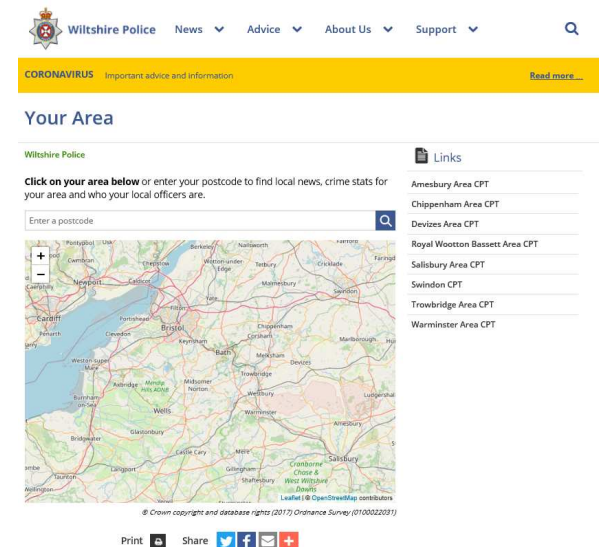

Get Involved

Keep up to date with the latest news and alerts in your area by signing up to our Community Messaging service – www.wiltsmessaging.co.uk

Follow your CPT on social media

- [Calne Police Facebook](#)
- [Calne Police Twitter](#)
- [Chippenham Police Facebook](#)
- [Chippenham Police Twitter](#)
- [Corsham Police Facebook](#)
- [Corsham Police Twitter](#)

Find out more information on your CPT area at: www.wiltshire.police.uk and here www.wiltshire-pcc.gov.uk

WILTSHIRE POLICE
Proud to serve and protect our communities